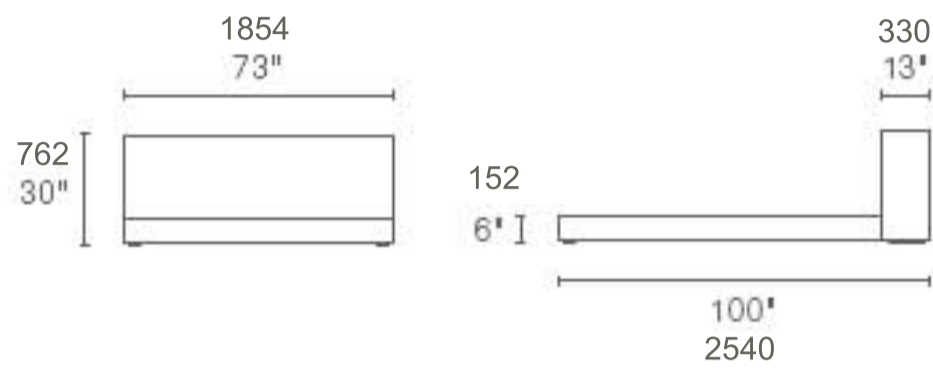

DODU QUEEN

A generously thick headboard with felt upholstery and French seams help create a soft, sculptural and low-profile bed. Headboard, rails, and footboard are upholstered in woven felt that is available in aqua, charcoal, and wheat. Aqua, and wheat have contrast stitching. For use with mattress only.

DODU QUEEN
DD1-FLTQUN-AQ
DD1-FLTQUN-CL
DD1-FLTQUN-WH

AQUA
CHARCOAL
WHEAT

queen size pictured

AQUA

CHARCOAL

WHEAT